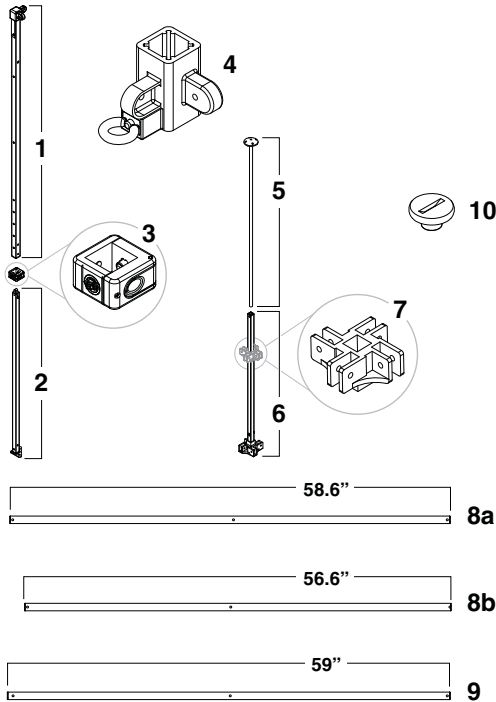

### EC2ALF1010C - Aircraft Aluminum

Item Number

Dealer

List

**EC2ALF1010C**

(Eclipse™ II, 10x10 Aircraft Aluminum fra

- (1) - **EC2ALPOL62TGC**  
(outer leg, aluminum)
- (2) - **EC2ALPIL40TC**  
(inner leg, aluminum)
- (3) - **EC2ALPTGG**  
(toggle, grey)
- (4) - **EC2ALPSLPPG**  
(slider, pull-pin, grey)
- (5) - **EC2ALPPP**  
(peak pole, grey)
- (6) - **EC2ALPPBC**  
(peak beam, aluminum)
- (7) - **EC2ALPPSG**  
(peak slider, grey)
- (8a) - **EC2ALPTR2406CL**  
(peak truss, aluminum - 58")
- (8b) - **EC2ALPTR2407CL**  
(peak truss, aluminum - 56")
- (9) - **EC2ALPTR2405CL**  
(outer truss, aluminum - 59")
- (10) - **EC2PTAN2303**  
(top attachment nut)

**EC2ALPNB3244**

(nut and bolt kit, grey, aluminum - not shc

**CBPR10BK**

(cover bag, black - not shown)