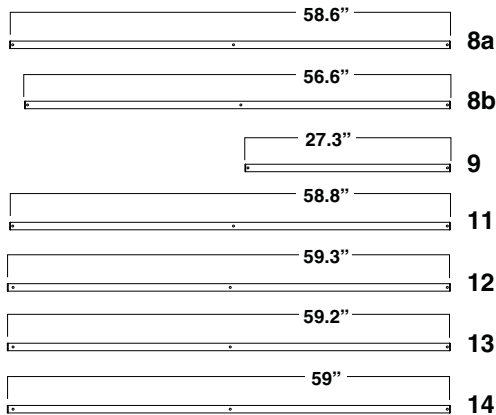

EC2ALF1015C - Aircraft Aluminum

Item Number Dealer List

EC2ALF1015C
(Eclipse™ II, 10x15 Aircraft Aluminum fra

- (1) - **EC2ALPOL62TGC**
(outer leg, aluminum)
- (2) - **EC2ALPIL40TC**
(inner leg, aluminum)
- (3) - **EC2ALPTGG**
(toggle, grey)
- (4) - **EC2ALPSLPPG**
(slider, pull-pin, grey)
- (5) - **EC2ALPPPG**
(peak pole, grey)
- (6) - **EC2ALPPBC**
(peak beam, aluminum)
- (7) - **EC2ALPPSG**
(peak slider, grey)
- (8a) - **EC2ALPTR2406CL**
(peak truss, aluminum - 58")
- (8b) - **EC2ALPTR2407CL**
(peak truss, aluminum - 56")
- (9) - **EC2ALPTR2740CL**
(middle truss, aluminum - 27")
- (10) - **EC2ALPPB15G**
(pivot bracket, grey)
- (11) - **EC2ALPTR3579CL**
(outer side truss, aluminum - 58")
- (12) - **EC2ALPTR2207CL**
(middle outer side truss, aluminum - 59")
- (13) - **EC2ALPTR3581CL**
(outer side truss, aluminum - 59")
- (14) - **EC2ALPTR2405CL**
(outer truss, aluminum - 59")
- (15) - **EC2PTAN2303**
(top attachment nut)

EC2ALPNB3244
(nut and bolt kit, grey, aluminum - not shc

CBPR15BK
(cover bag, black - not shown)

World's Fast