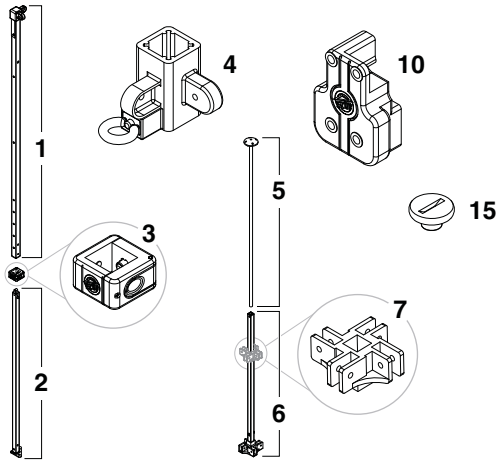

EC2ALF1015C - Aircraft Aluminum

Item Number Dealer List

EC2ALF1015C
(Eclipse™ II, 10x15 Aircraft Aluminum fra

- (1) - **EC2ALPOL62TGC**
(outer leg, aluminum)
- (2) - **EC2ALPIL40TC**
(inner leg, aluminum)
- (3) - **EC2ALPTGG**
(toggle, grey)
- (4) - **EC2ALPSLPPG**
(slider, pull-pin, grey)
- (5) - **EC2ALPPPG**
(peak pole, grey)
- (6) - **EC2ALPPBC**
(peak beam, aluminum)
- (7) - **EC2ALPPSG**
(peak slider, grey)
- (8a) - **EC2ALPTR2406CL**
(peak truss, aluminum - 58")
- (8b) - **EC2ALPTR2407CL**
(peak truss, aluminum - 56")
- (9) - **EC2ALPTR2740CL**
(middle truss, aluminum - 27")
- (10) - **EC2ALPPB15G**
(pivot bracket, grey)
- (11) - **EC2ALPTR3579CL**
(outer side truss, aluminum - 58")
- (12) - **EC2ALPTR2207CL**
(middle outer side truss, aluminum - 59")
- (13) - **EC2ALPTR3581CL**
(outer side truss, aluminum - 59")
- (14) - **EC2ALPTR2405CL**
(outer truss, aluminum - 59")
- (15) - **EC2PTAN2303**
(top attachment nut)

EC2ALPNB3244
(nut and bolt kit, grey, aluminum - not shc

CBPR15BK
(cover bag, black - not shown)

World's Fast