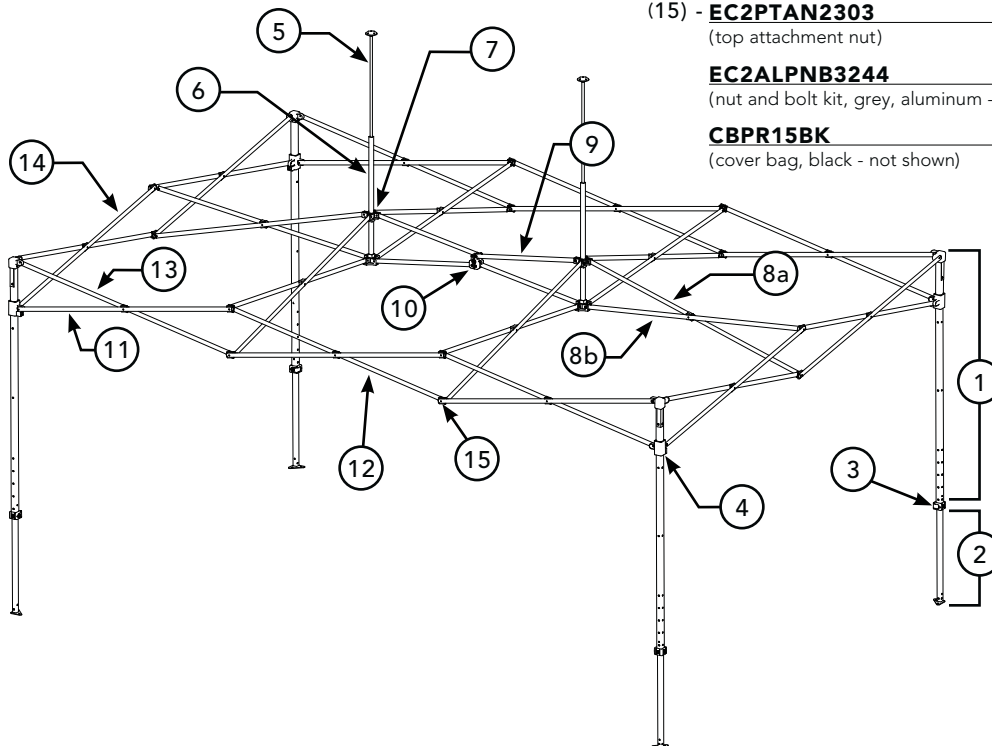

EC2ALF1015C - Aircraft Aluminum

Item Number Dealer List

EC2ALF1015C
(Eclipse™ II, 10x15 Aircraft Aluminum fra

- (1) - **EC2ALPOL62TGC**
(outer leg, aluminum)
- (2) - **EC2ALPIL40TC**
(inner leg, aluminum)
- (3) - **EC2ALPTGG**
(toggle, grey)
- (4) - **EC2ALPSLPPG**
(slider, pull-pin, grey)
- (5) - **EC2ALPPPG**
(peak pole, grey)
- (6) - **EC2ALPPBC**
(peak beam, aluminum)
- (7) - **EC2ALPPSG**
(peak slider, grey)
- (8a) - **EC2ALPTR2406CL**
(peak truss, aluminum - 58")
- (8b) - **EC2ALPTR2407CL**
(peak truss, aluminum - 56")
- (9) - **EC2ALPTR2740CL**
(middle truss, aluminum - 27")
- (10) - **EC2ALPPB15G**
(pivot bracket, grey)
- (11) - **EC2ALPTR3579CL**
(outer side truss, aluminum - 58")
- (12) - **EC2ALPTR2207CL**
(middle outer side truss, aluminum - 59")
- (13) - **EC2ALPTR3581CL**
(outer side truss, aluminum - 59")
- (14) - **EC2ALPTR2405CL**
(outer truss, aluminum - 59")
- (15) - **EC2PTAN2303**
(top attachment nut)

EC2ALPNB3244
(nut and bolt kit, grey, aluminum - not shc

CBPR15BK
(cover bag, black - not shown)

World's Fast