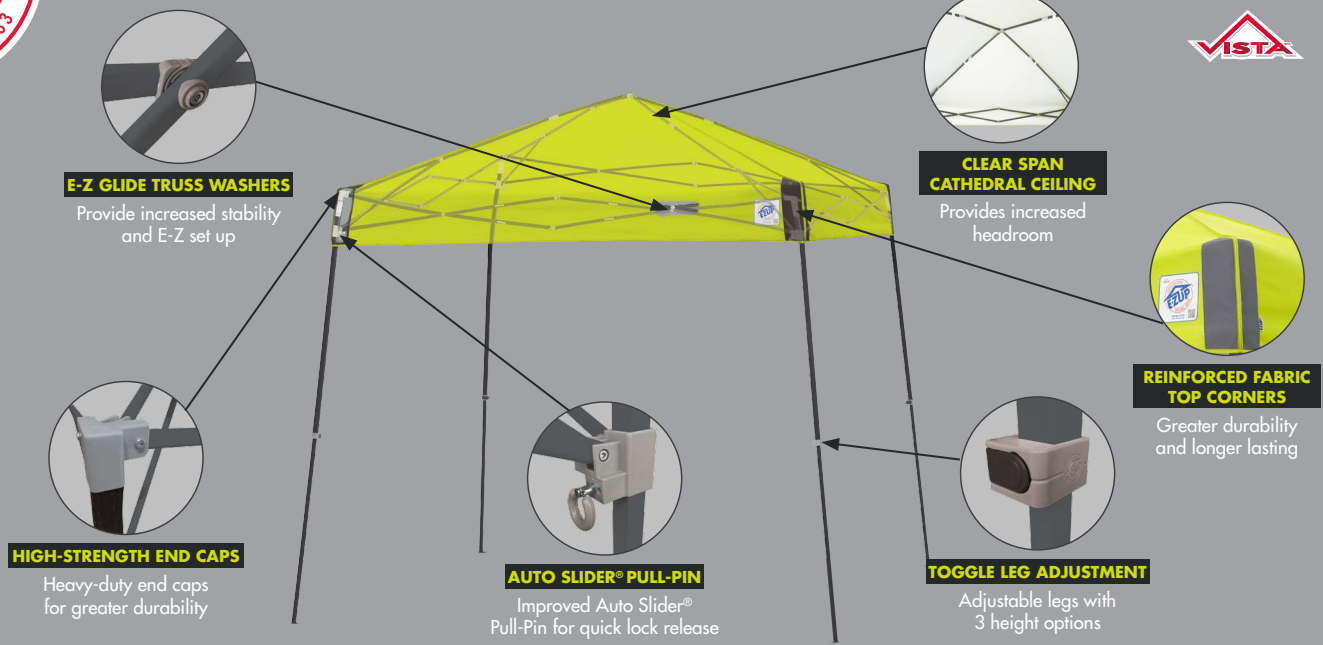

Royal Blue

SET UP IS AS E-Z AS 1, 2, 3...

6 DYNAMIC COLOR COMBINATIONS

Splash

Steel Orange

Steel Gray

Limeade

Punch

E-Z UP® VISTA™ INSTANT SHELTER®

E-Z GLIDE TRUSS WASHERS
Provide increased stability and E-Z set up

CLEAR SPAN CATHEDRAL CEILING
Provides increased headroom

REINFORCED FABRIC TOP CORNERS
Greater durability and longer lasting

HIGH-STRENGTH END CAPS
Heavy-duty end caps for greater durability

AUTO SLIDER® PULL-PIN
Improved Auto Slider® Pull-Pin for quick lock release

TOGGLE LEG ADJUSTMENT
Adjustable legs with 3 height options

SPECIFICATIONS

UPGRADED ROLLER BAG

RUBBERIZED SURE-GRIP HANDLES
New handle design makes it E-Z to roll your bag in comfort

HD WHEELS
High Density 2 Piece Wheels with wider axle for increased stability

E-Z GRAB ZIPPER PULL
Heavy-duty zipper & stylish zipper pull for E-Z open