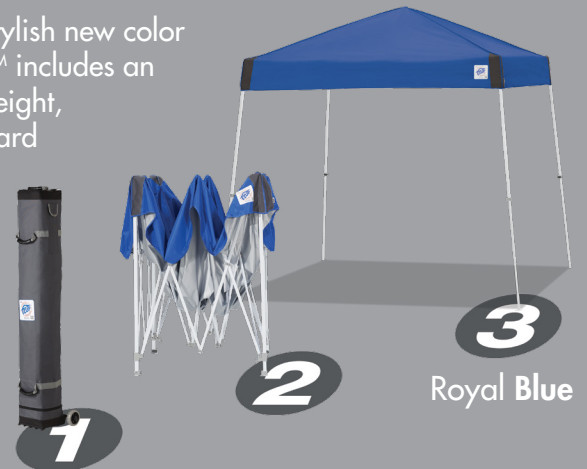

E-Z UP® VISTA™ INSTANT SHELTER®

NEW

FUN TO USE. E-Z TO SET UP. BUILT TO LAST.

Being popular is fun! The Vista™ Instant Shelter® is now available in 6 stylish new color combinations. A favorite for almost every type of outdoor fun, the Vista™ includes an upgraded roller bag that makes "getting there" that much easier. Lightweight, yet strong; E-Z to set up and durable. Perfect for sporting events, backyard parties, picnics, relaxing on the beach and so much more.

Royal Blue

SET UP IS AS E-Z AS 1, 2, 3...

6 DYNAMIC COLOR COMBINATIONS

Splash

Steel Orange

Steel Gray

Limeade

Punch

HIGH-STRENGTH END CAPS
Heavy-duty end caps for greater durability

AUTO SLIDER® PULL-PIN
Improved Auto Slider® Pull-Pin for quick lock release

TOGGLE LEG ADJUSTMENT
Adjustable legs with 3 height options

SPECIFICATIONS

UPGRADED ROLLER BAG

RUBBERIZED SURE-GRIP HANDLES
New handle design makes it E-Z to roll your bag in comfort

HD WHEELS
High Density 2 Piece Wheels with wider axle for increased stability

E-Z GRAB ZIPPER PULL
Heavy-duty zipper & stylish zipper pull for E-Z open