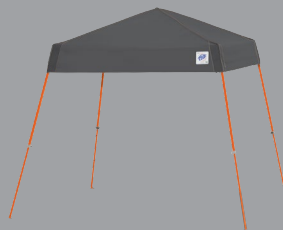

## COLORFUL, LIGHTWEIGHT, COMPACT SHADE ON THE GO.

The Vista™ Sport is the ideal portable shelter for active people on the go. Lightweight, compact, E-Z to carry, and E-Z to set up. The compact size and lean-to feature provides the right amount of shade at the sports field, the park or your special outdoor retreat. Available in 6 fun and bold color combinations – choose the one that reflects your personal style.

## 6 DYNAMIC COLOR COMBINATIONS

Royal Blue

Steel Orange

Steel Gray

Limeade

Punch