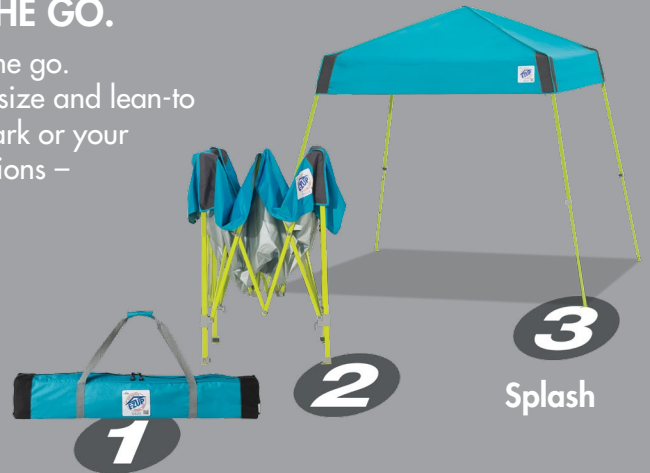

BE ORIGINAL. BE DIFFERENT. BE E-Z UP.

The BEST Instant Shelters® in the world just got BETTER. With new designs and new color combinations, you now have more choices than ever. And, we've added new tech features designed to make these the fastest to open, easiest to use, and most durable shelters you'll ever own. It's time to see shade in a different light.