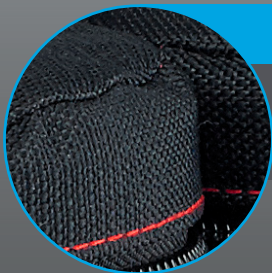

## RUBBERIZED CARRY HANDLE

Our new and improved Rubberized Carry Handles give you a solid hold and helps distribute weight to make for a comfortable and secure grip.

## HEAVY-DUTY ZIPPERS

Upgraded #10 Heavy-Duty Zippers allow for smoother operation and ensures sand or gravel stays inside.

## UPGRADED CONSTRUCTION

Large, EZ-to-use buckles lock firmly and adjust to safely secure your shelter. Double Cross-Stitched Reinforcements add toughness and durability.