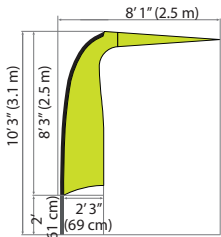

Available in the following custom graphic print options:
Single or double-sided (ProFlag™ Blade available with double-sided print).

FEATURES

- Sets Up In Seconds
- 3 Sizes —
11' (3.4m)
16' (5.0m)
21' (6.4m)
- Optional Tail Available
- Heavy-Duty Composite Fiberglass, Piece-Together Flag Pole for all sizes
- Professional Carry Bag with Individual Storage Compartment and Outer Name Label

21' (6.4 m)

ProFlag[™] BLADE PLUS

11' (3.4 m)

16' (5.0 m)

21' (6.4 m)

ProFlag[™] BLADE with TAIL

11' (3.4 m)

16' (5.0 m)

21' (6.4 m)

ProFlag[™] BLADE PLUS with TAIL

11' (3.4 m)

16' (5.0 m)

21' (6.4 m)

ProFLAG[™] Blade

Front

Back