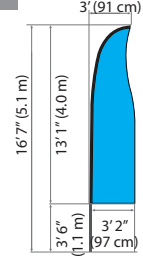

Available in the following custom graphic print options:
Single or double-sided (ProFlag™ Blade available with double-sided print).

FEATURES

- Sets Up In Seconds
- 3 Sizes —
11' (3.4m)
16' (5.0m)
21' (6.4m)
- Optional Tail Available
- Heavy-Duty Composite Fiberglass, Piece-Together Flag Pole for all sizes
- Professional Carry Bag with Individual Storage Compartment and Outer Name Label

SHELTER MOUNT BRACKET

DELUXE FOLDING
BASE STAND

DELUXE GROUND
STAKE KIT

E-Z UP[®] PROFLAG[™] BLADE & BLADE PLUS

E-Z UP[®] PROFLAG[™] BLADE - BLADE PLUS

ProFlag[™] BLADE

11' (3.4 m)

16' (5.0 m)

21' (6.4 m)

ProFlag[™] BLADE PLUS

11' (3.4 m)

16' (5.0 m)

21' (6.4 m)

ProFlag[™] BLADE with TAIL

11' (3.4 m)

16' (5.0 m)

21' (6.4 m)

ProFlag[™] BLADE PLUS with TAIL

11' (3.4 m)

16' (5.0 m)

21' (6.4 m)

ProFLAG[™] Blade

Front

Back