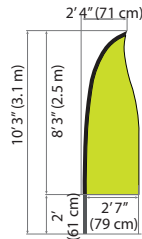

Available in the following custom graphic print options:
Single or double-sided (ProFlag™ Blade available with double-sided print).

FEATURES

- Sets Up In Seconds
- 3 Sizes —
11' (3.4m)
16' (5.0m)
21' (6.4m)
- Optional Tail Available
- Heavy-Duty Composite Fiberglass, Piece-Together Flag Pole for all sizes
- Professional Carry Bag with Individual Storage Compartment and Outer Name Label

SHELTER MOUNT BRACKET

DELUXE FOLDING
BASE STAND

DELUXE GROUND
STAKE KIT

E-Z UP[®] PROFLAG[™] BLADE & BLADE PLUS

E-Z UP[®] PROFLAG[™] BLADE - BLADE PLUS

ProFlag[™] BLADE

11' (3.4 m)

16' (5.0 m)

21' (6.4 m)

ProFlag[™] BLADE PLUS

11' (3.4 m)

16' (5.0 m)

21' (6.4 m)

ProFlag[™] BLADE with TAIL

11' (3.4 m)

16' (5.0 m)

21' (6.4 m)

ProFlag[™] BLADE PLUS with TAIL

11' (3.4 m)

16' (5.0 m)

21' (6.4 m)

ProFLAG[™] Blade

Front

Back