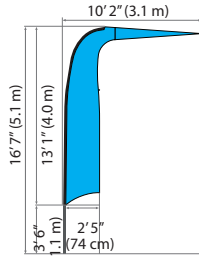

Available in the following custom graphic print options:
Single or double-sided (ProFlag™ Blade available with double-sided print).

FEATURES

- Sets Up In Seconds
- 3 Sizes —
11' (3.4m)
16' (5.0m)
21' (6.4m)
- Optional Tail Available
- Heavy-Duty Composite Fiberglass, Piece-Together Flag Pole for all sizes
- Professional Carry Bag with Individual Storage Compartment and Outer Name Label

SHELTER MOUNT BRACKET

DELUXE FOLDING
BASE STAND

DELUXE GROUND
STAKE KIT

E-Z UP[®] PROFLAG[™] BLADE & BLADE PLUS

E-Z UP[®] PROFLAG[™] BLADE - BLADE PLUS

ProFlag[™] BLADE

11' (3.4 m)

16' (5.0 m)

21' (6.4 m)

ProFlag[™] BLADE PLUS

11' (3.4 m)

16' (5.0 m)

21' (6.4 m)

ProFlag[™] BLADE with TAIL

11' (3.4 m)

16' (5.0 m)

21' (6.4 m)

ProFlag[™] BLADE PLUS with TAIL

11' (3.4 m)

16' (5.0 m)

21' (6.4 m)

ProFLAG[™] Blade

Front

Back