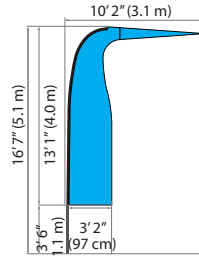

Available in the following custom graphic print options:
Single or double-sided (ProFlag™ Blade available with double-sided print).

FEATURES

- Sets Up In Seconds
- 3 Sizes —
11' (3.4m)
16' (5.0m)
21' (6.4m)
- Optional Tail Available
- Heavy-Duty Composite Fiberglass, Piece-Together Flag Pole for all sizes
- Professional Carry Bag with Individual Storage Compartment and Outer Name Label

SHELTER MOUNT BRACKET

DELUXE FOLDING
BASE STAND

DELUXE GROUND
STAKE KIT

E-Z UP[®] PROFLAG[™] BLADE & BLADE PLUS

E-Z UP[®] PROFLAG[™] BLADE - BLADE PLUS

ProFlag[™] BLADE

11' (3.4 m)

16' (5.0 m)

21' (6.4 m)

ProFlag[™] BLADE PLUS

11' (3.4 m)

16' (5.0 m)

21' (6.4 m)

ProFlag[™] BLADE with TAIL

11' (3.4 m)

16' (5.0 m)

21' (6.4 m)

ProFlag[™] BLADE PLUS with TAIL

11' (3.4 m)

16' (5.0 m)

21' (6.4 m)

ProFLAG[™] Blade

Front

Back