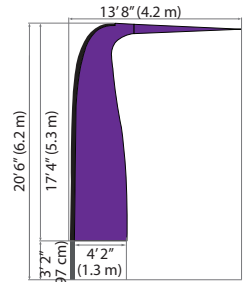

21' (6.4 m)

ProFlag[™] BLADE PLUS

11' (3.4 m)

16' (5.0 m)

21' (6.4 m)

ProFlag[™] BLADE with TAIL

11' (3.4 m)

16' (5.0 m)

21' (6.4 m)

ProFlag[™] BLADE PLUS with TAIL

11' (3.4 m)

16' (5.0 m)

21' (6.4 m)

ProFLAG[™] Blade

Front

Back

PRODUCT NAME	PROFLAG [™] BLADE & BLADE W/TAIL			PROFLAG [™] BLADE PLUS & BLADE PLUS W/TAIL		
SIZES	11' (3.4 m)	16' (5.0 m)	21' (6.4 m)	11' (3.4 m)	16' (5.0 m)	21' (6.4 m)
POLE	Heavy-Duty Aluminum/Fiberglass Piece-Together Flag Pole		Sturdy, All Fiberglass Piece - Together Flag Pole	Heavy-Duty Aluminum/Fiberglass Piece-Together Flag Pole		Sturdy, All Fiberglass Piece - Together Flag Pole
FABRIC	Nylon Composite Fabric					
PRODUCT INCLUDES	Pole, Flag Fabric, Carry / Storage Bag and Deluxe Ground Stake or Deluxe Folding Base Stand					
WARRANTY	1 Year					
ITEM WEIGHT	1 lb. (0.5 kg)	1 lb. — 1.5 lbs. (0.5 kg - 0.7 kg)	2 lbs. — 2.5 lbs. (0.9 kg - 1.1 kg)	1.5 lbs. (0.7 kg)	1.5 lbs. — 2 lbs. (0.7 kg - 0.9 kg)	2.5 lbs. — 3 lbs. (1.1 kg - 1.4 kg)
SHIPPING BOX SIZE	53" L x 10" W x 5" H (1.3 m x 25 cm x 13 cm)	53" L x 10" W x 5" H (1.3 m x 25 cm x 13 cm)	53" L x 10" W x 5" H (1.3 m x 25 cm x 13 cm)	53" L x 10" W x 5" H (1.3 m x 25 cm x 13 cm)	53" L x 10" W x 5" H (1.3 m x 25 cm x 13 cm)	53" L x 10" W x 5" H (1.3 m x 25 cm x 13 cm)
SHIPPING WT. W/STAKE	7 lbs. — 8 lbs. (3.2 kg - 3.6 kg)	9 lbs. — 11 lbs. (4.1 kg - 5.0 kg)	10 lbs. — 12 lbs. (4.5 kg - 5.4 kg)	8 lbs. — 9 lbs. (3.6 kg - 4.1 kg)	9 lbs. — 11 lbs. (4.1 kg - 5.0 kg)	10 lbs. — 12 lbs. (4.5 kg - 5.4 kg)
SHIPPING WT. W/STAND	11 lbs. — 12 lbs. (5.0 kg - 5.4 kg)	13 lbs. — 15 lbs. (5.9 kg - 6.8 kg)	16 lbs. — 18 lbs. (7.3 kg - 8.2 kg)	12 lbs. — 13 lbs. (5.4 kg - 5.9 kg)	13 lbs. — 15 lbs. (5.9 kg - 6.8 kg)	16 lbs. — 18 lbs. (7.3 kg - 8.2 kg)