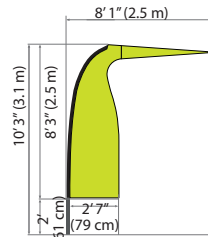

SHELTER MOUNT BRACKET

DELUXE FOLDING
BASE STAND

DELUXE GROUND
STAKE KIT

E-Z UP[®] PROFLAG[™] BLADE & BLADE PLUS

E-Z UP[®] PROFLAG[™] BLADE - BLADE PLUS

ProFlag[™] BLADE

11' (3.4 m)

16' (5.0 m)

21' (6.4 m)

ProFlag[™] BLADE PLUS

11' (3.4 m)

16' (5.0 m)

21' (6.4 m)

ProFlag[™] BLADE with TAIL

11' (3.4 m)

16' (5.0 m)

21' (6.4 m)

ProFlag[™] BLADE PLUS with TAIL

11' (3.4 m)

16' (5.0 m)

21' (6.4 m)

ProFLAG[™] Blade

Front

Back