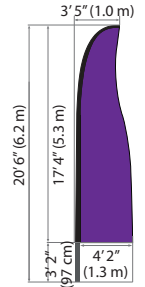

Available in the following custom graphic print options:
Single or double-sided (ProFlag™ Blade available with double-sided print).

FEATURES

- Sets Up In Seconds
- 3 Sizes —
11' (3.4m)
16' (5.0m)
21' (6.4m)
- Optional Tail Available
- Heavy-Duty Composite Fiberglass, Piece-Together Flag Pole for all sizes
- Professional Carry Bag with Individual Storage Compartment and Outer Name Label

SHELTER MOUNT BRACKET

DELUXE FOLDING
BASE STAND

DELUXE GROUND
STAKE KIT

E-Z UP[®] PROFLAG[™] BLADE & BLADE PLUS

E-Z UP[®] PROFLAG[™] BLADE - BLADE PLUS

ProFlag[™] BLADE

11' (3.4 m)

16' (5.0 m)

21' (6.4 m)

ProFlag[™] BLADE PLUS

11' (3.4 m)

16' (5.0 m)

21' (6.4 m)

ProFlag[™] BLADE with TAIL

11' (3.4 m)

16' (5.0 m)

21' (6.4 m)

ProFlag[™] BLADE PLUS with TAIL

11' (3.4 m)

16' (5.0 m)

21' (6.4 m)

ProFLAG[™] Blade

Front

Back