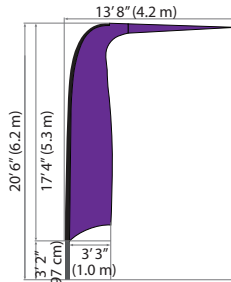

Available in the following custom graphic print options:
Single or double-sided (ProFlag™ Blade available with double-sided print).

FEATURES

- Sets Up In Seconds
- 3 Sizes —
11' (3.4m)
16' (5.0m)
21' (6.4m)
- Optional Tail Available
- Heavy-Duty Composite Fiberglass, Piece-Together Flag Pole for all sizes
- Professional Carry Bag with Individual Storage Compartment and Outer Name Label

21' (6.4 m)

ProFlag[™] BLADE PLUS

11' (3.4 m)

16' (5.0 m)

21' (6.4 m)

ProFlag[™] BLADE with TAIL

11' (3.4 m)

16' (5.0 m)

21' (6.4 m)

ProFlag[™] BLADE PLUS with TAIL

11' (3.4 m)

16' (5.0 m)

21' (6.4 m)

ProFLAG[™] Blade

Front

Back