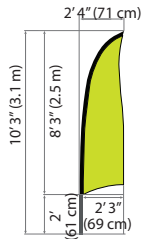

Available in the following custom graphic print options:
Single or double-sided (ProFlag™ Blade available with double-sided print).

FEATURES

- Sets Up In Seconds
- 3 Sizes —
11' (3.4m)
16' (5.0m)
21' (6.4m)
- Optional Tail Available
- Heavy-Duty Composite Fiberglass, Piece-Together Flag Pole for all sizes
- Professional Carry Bag with Individual Storage Compartment and Outer Name Label

SHELTER MOUNT BRACKET

DELUXE FOLDING
BASE STAND

DELUXE GROUND
STAKE KIT

E-Z UP[®] PROFLAG[™] BLADE & BLADE PLUS

E-Z UP[®] PROFLAG[™] BLADE - BLADE PLUS

ProFlag[™] BLADE

11' (3.4 m)

16' (5.0 m)

21' (6.4 m)

ProFlag[™] BLADE PLUS

11' (3.4 m)

16' (5.0 m)

21' (6.4 m)

ProFlag[™] BLADE with TAIL

11' (3.4 m)

16' (5.0 m)

21' (6.4 m)

ProFlag[™] BLADE PLUS with TAIL

11' (3.4 m)

16' (5.0 m)

21' (6.4 m)

ProFLAG[™] Blade

Front

Back