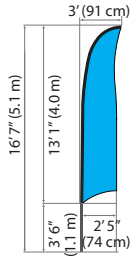

Available in the following custom graphic print options:
Single or double-sided (ProFlag™ Blade available with double-sided print).

FEATURES

- Sets Up In Seconds
- 3 Sizes —
11' (3.4m)
16' (5.0m)
21' (6.4m)
- Optional Tail Available
- Heavy-Duty Composite Fiberglass, Piece-Together Flag Pole for all sizes
- Professional Carry Bag with Individual Storage Compartment and Outer Name Label

SHELTER MOUNT BRACKET

DELUXE FOLDING
BASE STAND

DELUXE GROUND
STAKE KIT

E-Z UP[®] PROFLAG[™] BLADE & BLADE PLUS

E-Z UP[®] PROFLAG[™] BLADE - BLADE PLUS

ProFlag[™] BLADE

11' (3.4 m)

16' (5.0 m)

21' (6.4 m)

ProFlag[™] BLADE PLUS

11' (3.4 m)

16' (5.0 m)

21' (6.4 m)

ProFlag[™] BLADE with TAIL

11' (3.4 m)

16' (5.0 m)

21' (6.4 m)

ProFlag[™] BLADE PLUS with TAIL

11' (3.4 m)

16' (5.0 m)

21' (6.4 m)

ProFLAG[™] Blade

Front

Back