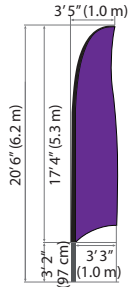

Available in the following custom graphic print options:
Single or double-sided (ProFlag™ Blade available with double-sided print).

FEATURES

- Sets Up In Seconds
- 3 Sizes —
11' (3.4m)
16' (5.0m)
21' (6.4m)
- Optional Tail Available
- Heavy-Duty Composite Fiberglass, Piece-Together Flag Pole for all sizes
- Professional Carry Bag with Individual Storage Compartment and Outer Name Label

SHELTER MOUNT BRACKET

DELUXE FOLDING
BASE STAND

DELUXE GROUND
STAKE KIT

E-Z UP[®] PROFLAG[™] BLADE & BLADE PLUS

E-Z UP[®] PROFLAG[™] BLADE - BLADE PLUS

ProFlag[™] BLADE

11' (3.4 m)

16' (5.0 m)

21' (6.4 m)

ProFlag[™] BLADE PLUS

11' (3.4 m)

16' (5.0 m)

21' (6.4 m)

ProFlag[™] BLADE with TAIL

11' (3.4 m)

16' (5.0 m)

21' (6.4 m)

ProFlag[™] BLADE PLUS with TAIL

11' (3.4 m)

16' (5.0 m)

21' (6.4 m)

ProFLAG[™] Blade

Front

Back