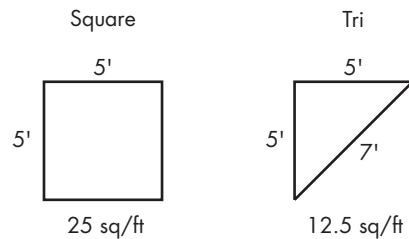

STYLES

STOCK COLORS AVAILABLE