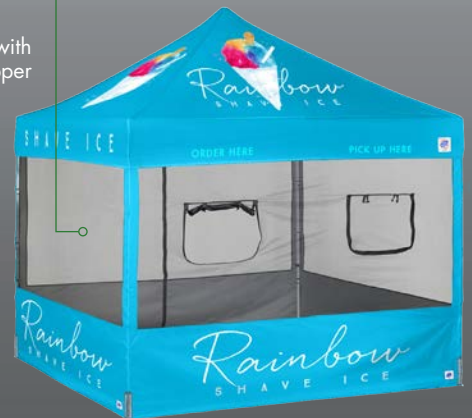

FOOD BOOTH

Commercial grade mesh with roll up windows on the upper portion and fabric on the lower portion.