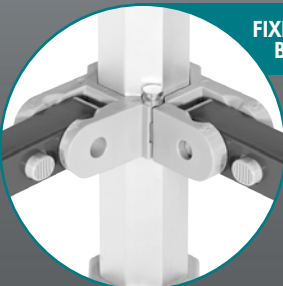

Higher quality professional grade fabric brings greater durability and color longevity.

RAILSKIRT HARDWARE

CENTER BRACKET

Upgraded Center Bracket now employs a comfortable and easy-to-use Push Button attach/detach technology.

PUSH BUTTON PIN

New Push Button Pin release system is improved, and comfortable to use. No more sore fingers!

FIXED CORNER BRACKETS

ENDEAVOR™ Octagon Frame

E-Z UP Professional Frame

AVAILABLE COLORS

NEW Stock Colors