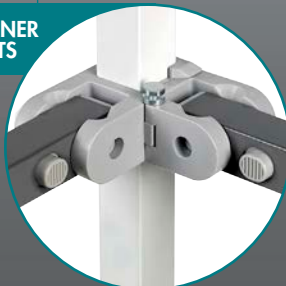

FEATURES

- Steel RAILSIRT Support Hardware
- Locking Center Support Leg
- New Push Button Pin Release
- Professional Grade Fabric
- Compact for Easy Transport and Storage
- Fixed Attachment Bracket
- Available in 8 Stock or 17 Custom Fabric Colors*
- Custom Printing Available*

**Ask a representative for specific color options*

E-Z UP® RAILSKIRTS

PROFESSIONAL GRADE

All of our professional grade Railskirts come with an abrasion resistant and stylish corner patch.

PROFESSIONAL GRADE FABRIC

Higher quality professional grade fabric brings greater durability and color longevity.

RAILSKIRT HARDWARE

CENTER BRACKET

Upgraded Center Bracket now employs a comfortable and easy-to-use Push Button attach/detach technology.

PUSH BUTTON PIN

New Push Button Pin release system is improved, and comfortable to use. No more sore fingers!

FIXED CORNER BRACKETS

ENDEAVOR™ Octagon Frame

E-Z UP Professional Frame

AVAILABLE COLORS

NEW Stock Colors