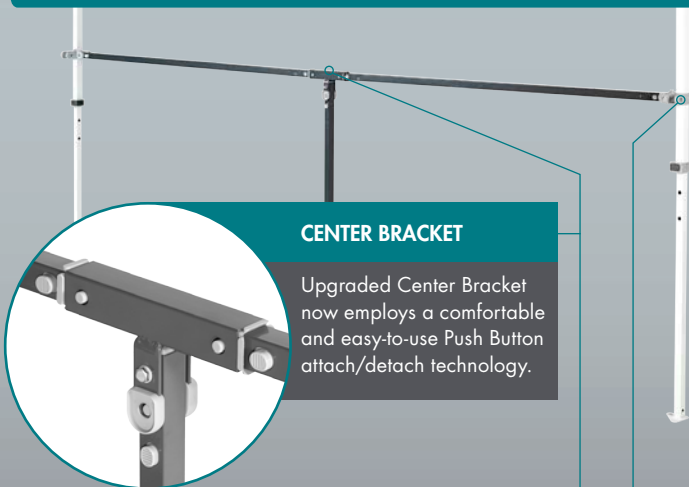

FEATURES

- Steel RAILSIRT Support Hardware
- Locking Center Support Leg
- New Push Button Pin Release
- Professional Grade Fabric
- Compact for Easy Transport and Storage
- Fixed Attachment Bracket
- Available in 8 Stock or 17 Custom Fabric Colors*
- Custom Printing Available*

**Ask a representative for specific color options*

E-Z UP® RAILSKIRTS

PROFESSIONAL GRADE

All of our professional grade Railskirts come with an abrasion resistant and stylish corner patch.

PROFESSIONAL GRADE FABRIC

Higher quality professional grade fabric brings greater durability and color longevity.

RAILSKIRT HARDWARE

CENTER BRACKET

Upgraded Center Bracket now employs a comfortable and easy-to-use Push Button attach/detach technology.

PUSH BUTTON PIN

New Push Button Pin release system is improved, and comfortable to use. No more sore fingers!

FIXED CORNER BRACKETS

ENDEAVOR™ Octagon Frame

E-Z UP Professional Frame

AVAILABLE COLORS

NEW Stock Colors